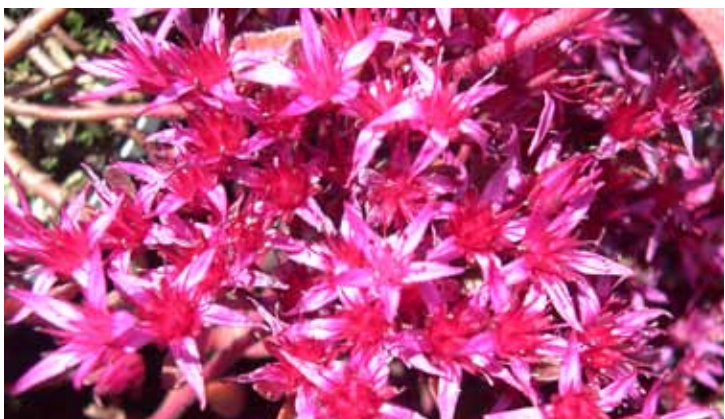

Sedum spurium 'Leningrad White'

Sedum spurium 'Roseum'

Sedum spurium 'Summer Glory'

Sedum spurium 'Tricolor'

Sedum spurium 'Voodoo'

Sedum takesimense 'Golden Carpet'

Sedum ternatum 'Larinem Park'

Sedum ussuriense 'Turkish Delight'

Sedum 'Vera Jameson'

These photos are meant to be general representations of the plant species. Depending on the time of year and many other factors they can have very different looks. Some varieties are mostly evergreen while others lose their leaves in the winter. Some change color with colder weather or depending on the amount of sun they receive. They each have their own bloom times. Photos of the trays can be provided as they grow and shortly before delivery to more accurately display the plants that will be received.